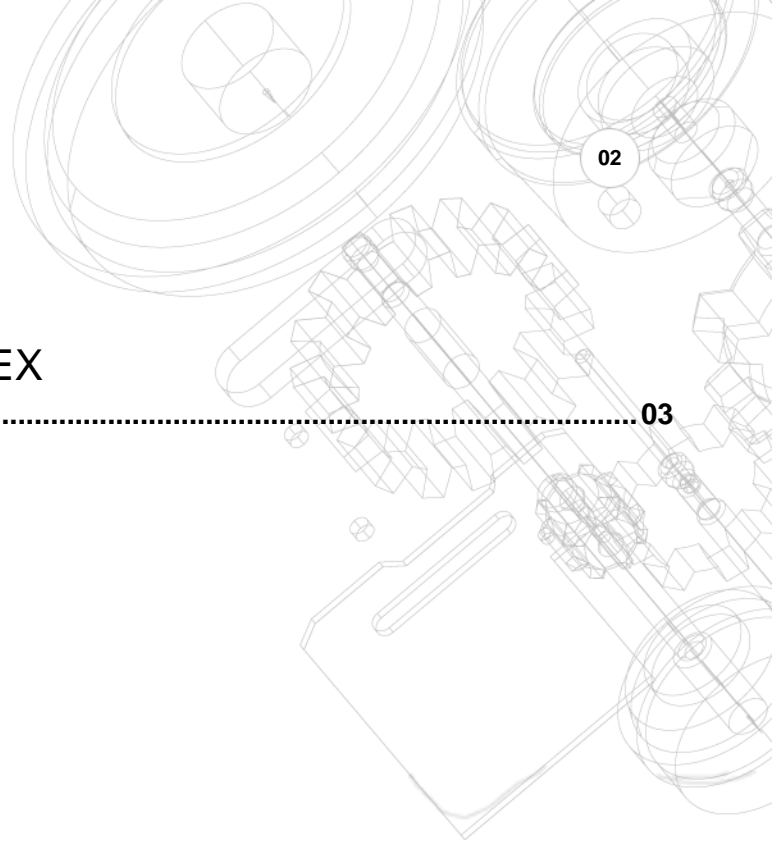

INDEX

FINISHING (AUXILIARY MACHINES) 03