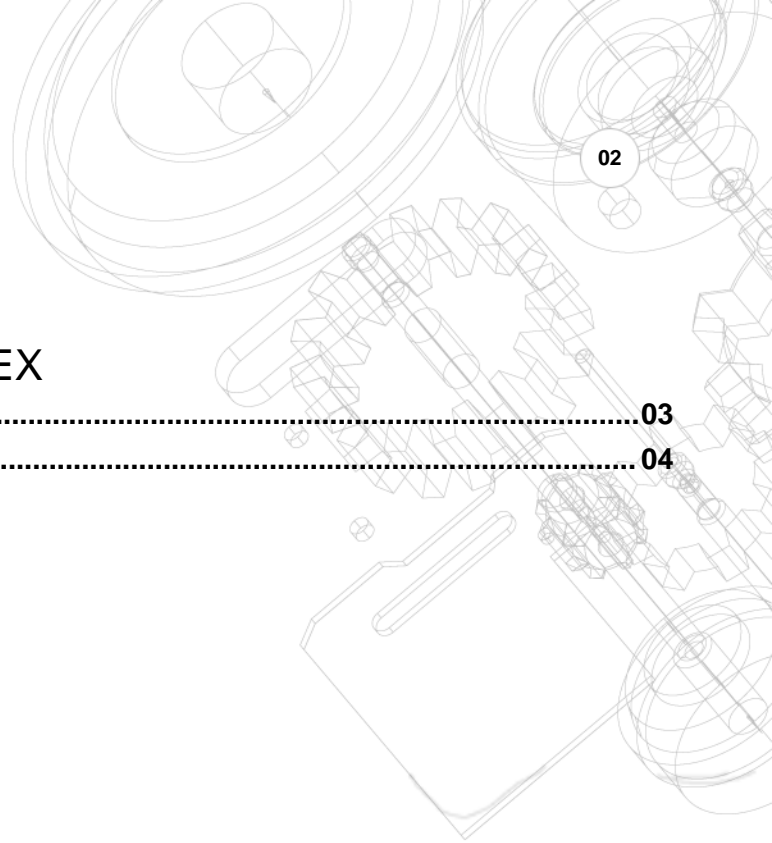

INDEX

LABORATORY	03
RAISING / SHEARING / EMERIZING	04