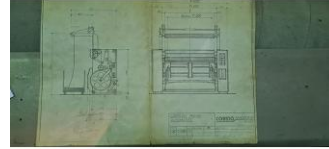

Reference: M-1719
NEEDLE WHEEL WEFT
STRAIGHTENER
Year: 1986
Brand: Corino
Width: 2000