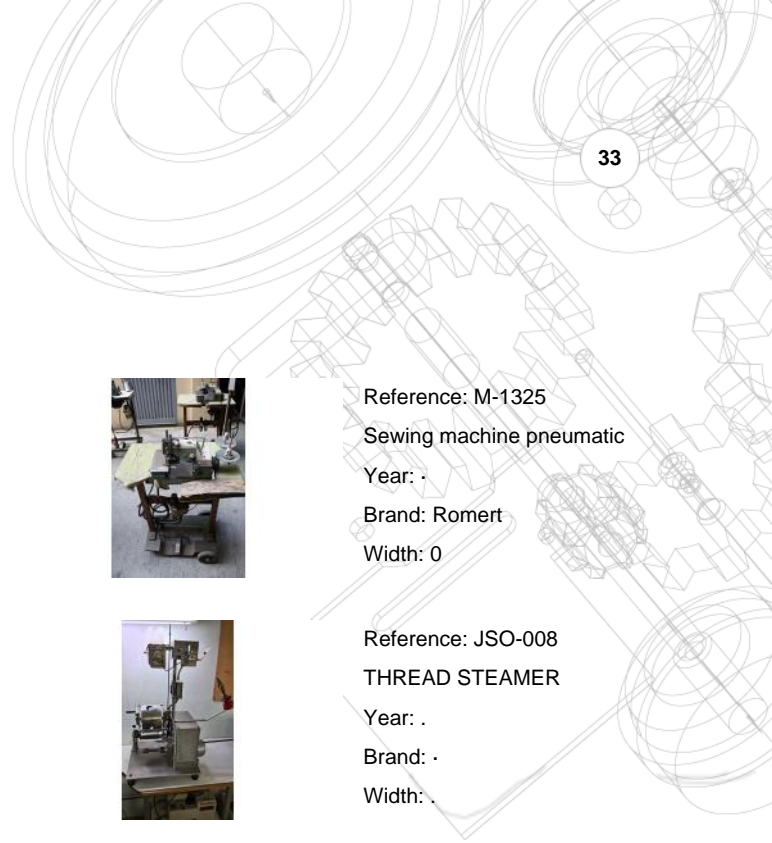

Reference: EST-36
Sewing machine (electric)
Year: .
Brand: Siruba
Width: .

Reference: EST-35
Sewing machine (electric)
Year: .
Brand: Brother
Width: .

Reference: M-1331
Sewing machine (electric)
Year: .
Brand: Gubtor
Width: 0

Reference: M-1325
Sewing machine pneumatic
Year: .
Brand: Romert
Width: 0

Reference: JSO-007
THREAD BOBBIN MAKING
MACHINE
Year: .
Brand: .
Width: .

Reference: JSO-008
THREAD STEAMER
Year: .
Brand: .
Width: .