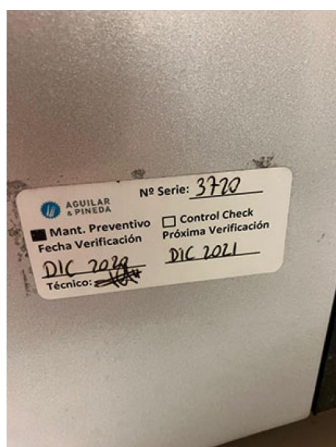

Reference: MRC-003

Type: 400

Name: DATACOLOR 400 COMPLETE

Year: 2008

Brand: Datacolor

Width: .

Description: DATACOLOR 400 COMPLETE

COMERCIAL CATALANA DE MAQUINARIA TEXTIL S.A.